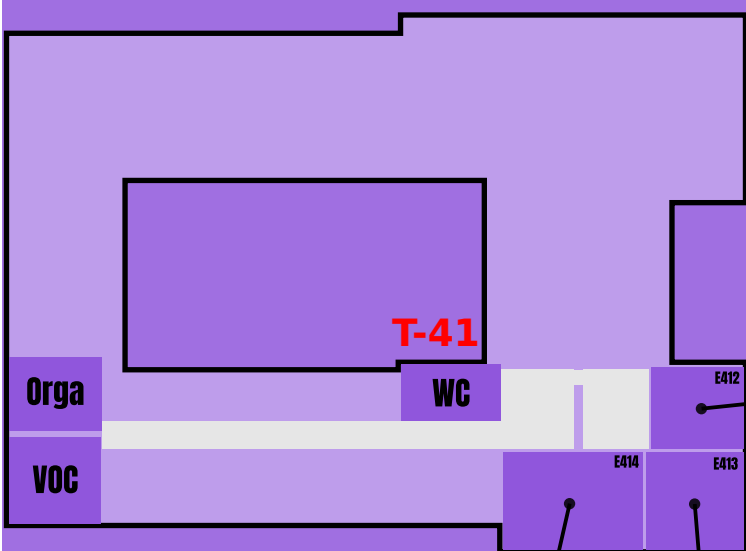

Infodesk

Frühstück

T-13

D028

The Rabbit Hole

T-03 (basement)

WC

Bar

EG

**T-33**

**T-21**

Aperture Lab  
(Speakerroom)

The  
Cheshire  
Den

The  
Cake  
Room

**THE BUNNY IS A LIE**  
EASTERHEGG 2026 | EH23

**5.0G**