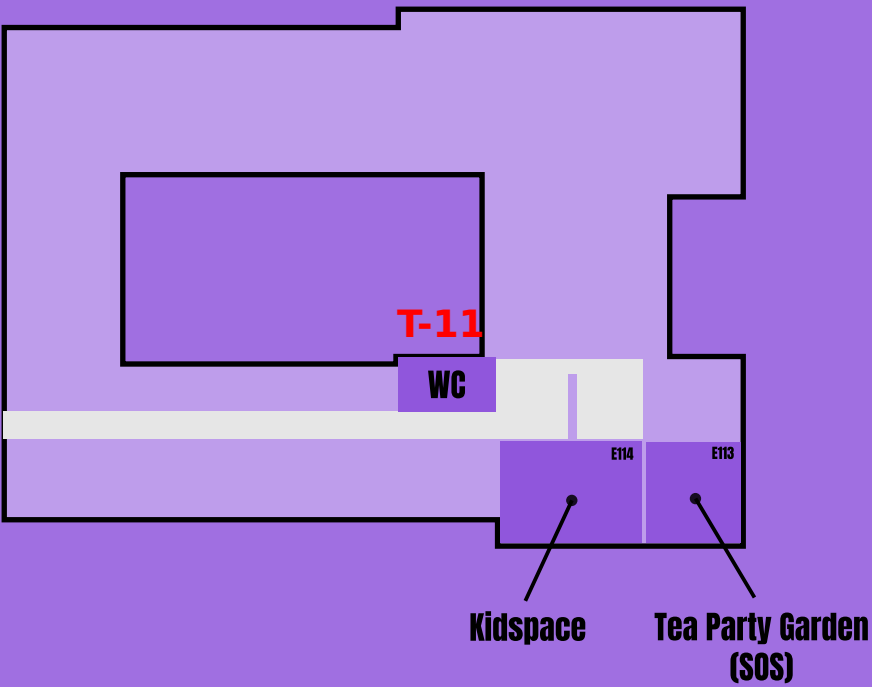

Infodesk

Frühstück

T-13

D028

The Rabbit Hole

T-03 (basement)

WC

Bar

T-14

WC

Hackertours (Above Ground)

Merch

B017

Lounge

Hackcenter

THE BUNNY IS A LIE  
EASTERHEGG 2026 | EH23

EG

**T-33**

**T-21**

Aperture Lab  
(Speakerroom)

The  
Cheshire  
Den

The  
Cake  
Room

**THE BUNNY IS A LIE**  
EASTERHEGG 2026 | EH23

**5.0G**